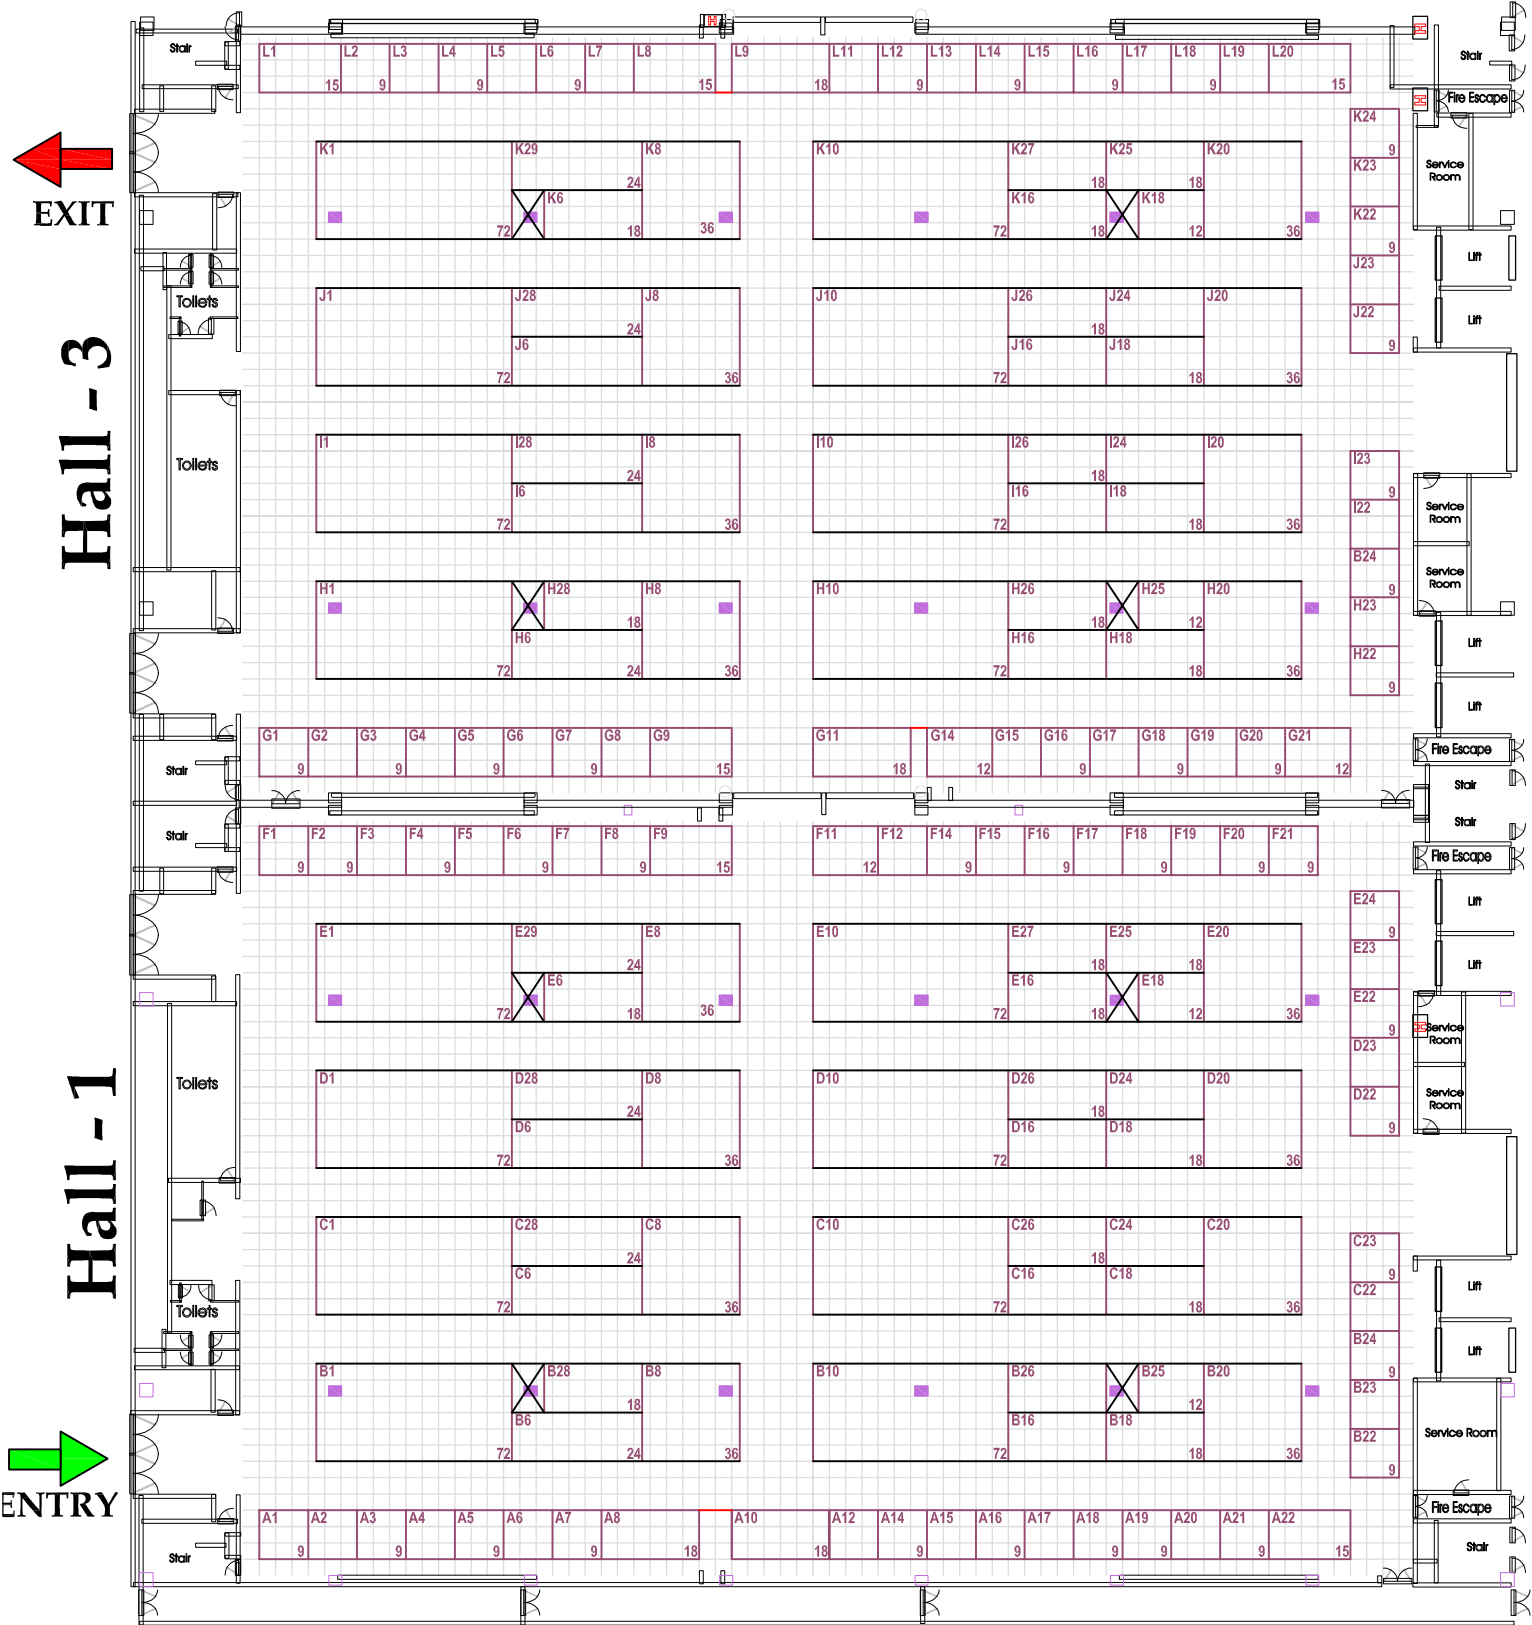

7-9 May, 2010
 India Expo Centre
 Greater Noida
 India

Organised by

In Partnership

■ Pillar Size - 0.80m x 0.60m